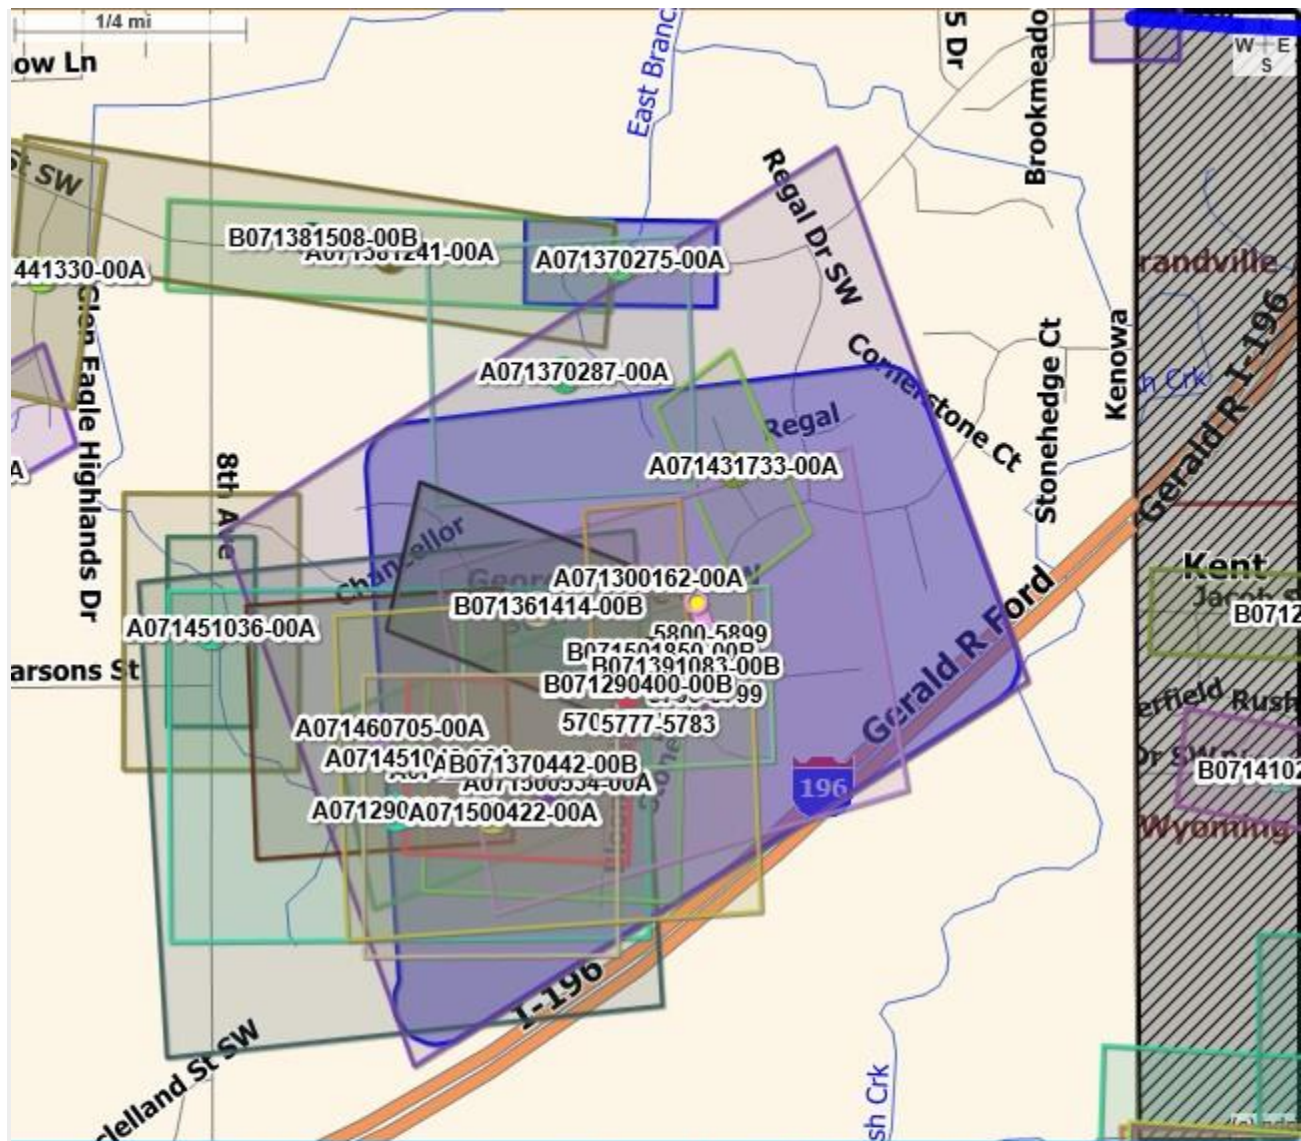

The Near Ticket

RTE & DSG users now have access to this feature on their ticket entry screen.

Once you have mapped your ticket, click on Near Tkt. It will show you all other tickets placed near yours, along with the work area that you drew on the map.

The screenshot displays a software interface for finding nearby tickets. At the top, a blue navigation bar contains buttons for 'Find', 'Search', 'Places', 'GPS', 'Mbrs', 'TRS', and 'Near Tkt' (which is highlighted in yellow). Below this, a light blue panel contains several functional buttons: 'Find' followed by 'Find Street', 'Intersection', and 'Both Cross'; 'Zoom to' followed by 'County', 'Place', and 'Work Area'; 'Highlight' followed by 'Street' (in red), 'Cross1' (in green), 'Cross2' (in blue), 'Zoom', and 'Clear'; 'Swap' followed by 'Street><Cross1' and 'Cross1><Cross2'; and 'Verify Place' followed by 'Check'. A green banner at the bottom of the interface reads 'ACCESS NEAR TICKET THROUGH THE MAP ON YOUR TICKET ENTRY SCREEN', with 'NEAR TICKET' highlighted in yellow.

Click on the numbers listed on the left under the map.

In Out Aerial Seg Block Line Dist b Near 250ft Clear

Find Search Places GPS Mbrs TRS NearTkt

Start of 21 day search 05/09/2017 Get Tkts Clear Outlines

Street: 44TH ST SW 502
Cross1: 8TH AVE
Cross2: CHANCELLOR DR
Work Type: INSTL GAS SERV

Locate Info: LOCATE THE ENTIRE LOT
PLS USE FLAGS & PAINT

Start using NEAR TICKET and find out how useful it can be for you!!!